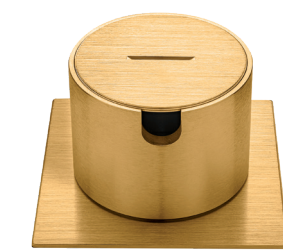

06 Brushed Brass