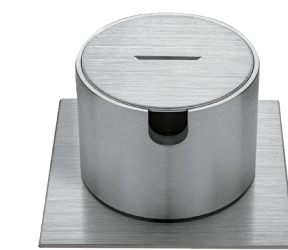

Arpi Aqua Seal

01 Brushed Stainless Steel