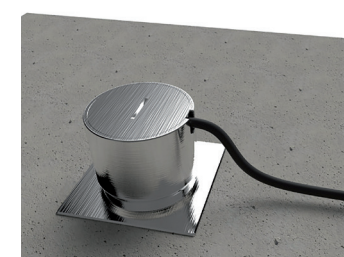

Vloerstopcontacten worden apart verkocht