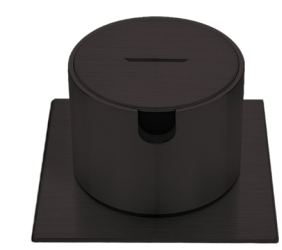

18 Black

Finition Ref.

Brushed Stainless Steel AR7190001

Brushed Brass AR7190006

Black AR7190018